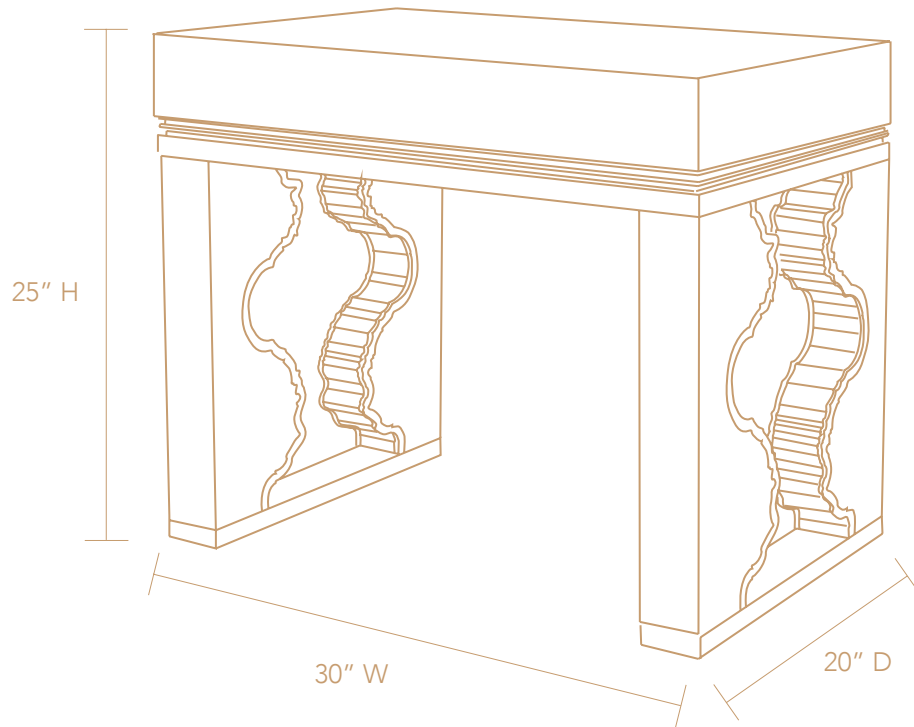

OCCASIONAL TABLES

SIDE TABLES
COFFEE TABLES
END TABLES
CONSOLES