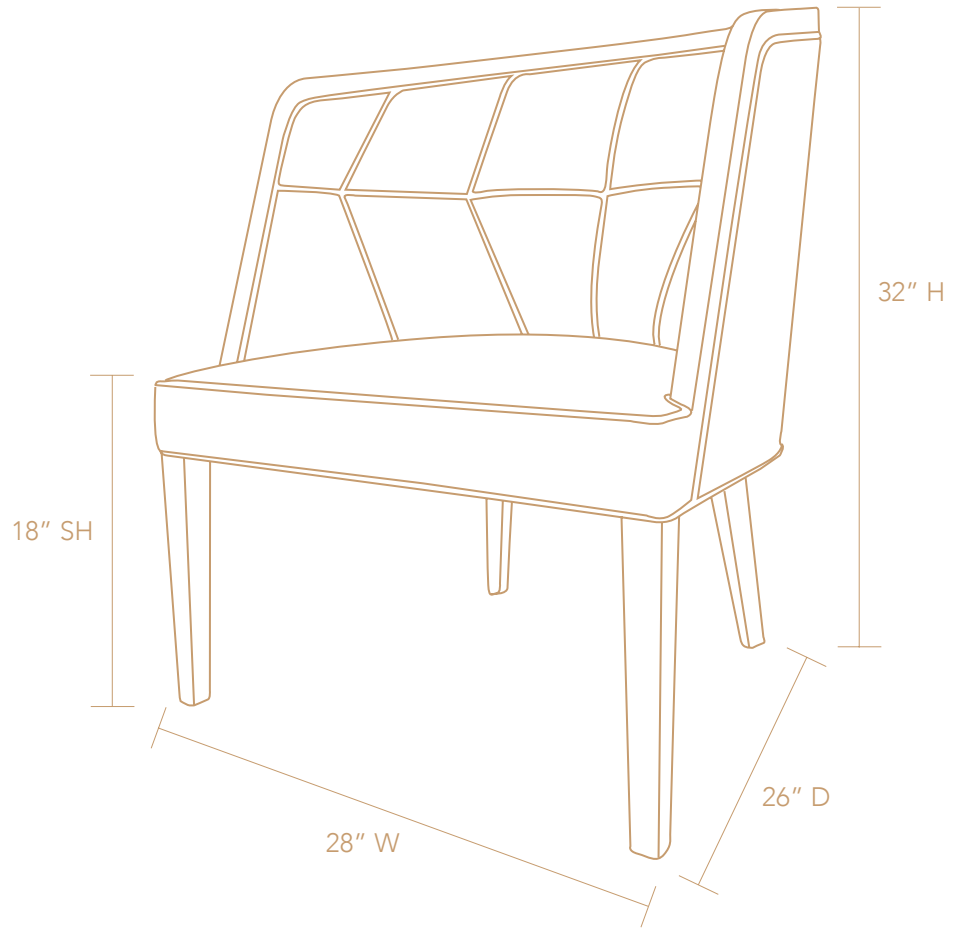

# UPHOLSTERED CHAIRS

LOUNGE CHAIRS  
LOBBY CHAIRS  
GUESTROOM CHAIRS  
CLUB CHAIRS

» 2-8180  
Cameo Lounge Chair  
22" W | 40.25" D | 66" H  
18" SH | 24" AH  
Elliptical opening: 24" x 44"

» 2-8181  
Exo Lounge Chair  
36" W | 32" D | 46" H  
18" SH | 24" AH