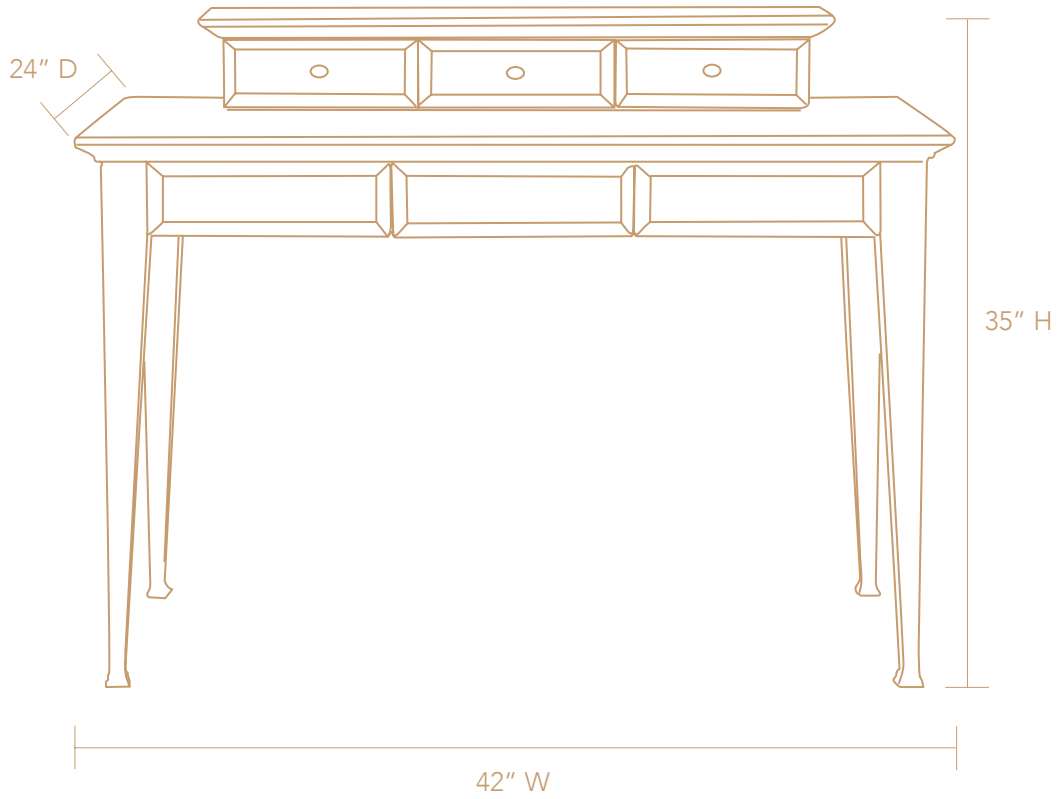

GUESTROOM FURNISHINGS

D

- ARMOIRES
- BEDS
- DESKS
- DRESSERS
- NIGHTSTANDS
- HEADBOARDS
- MIRRORS