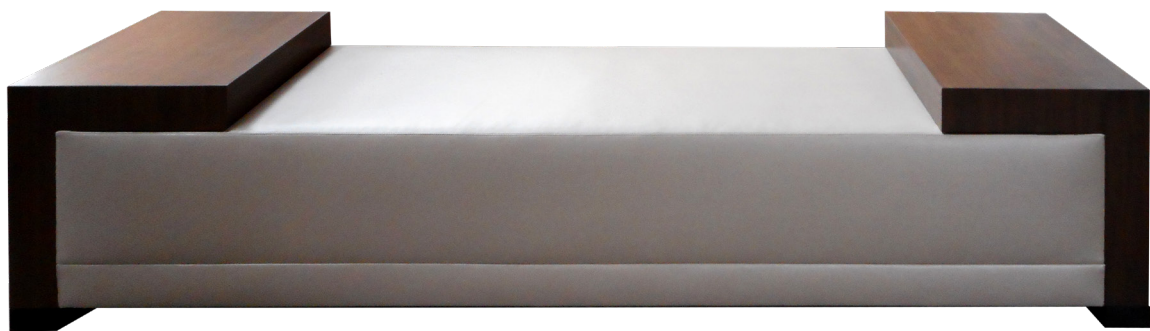

≧ 3-436
Comment Bench
96" W | 24" D | 22.5" H | 20" SH