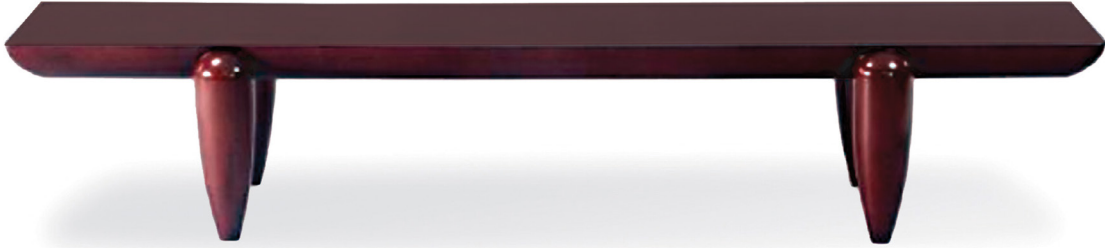

» 4-279
Astor End Table
24.5" DIAM | 24" H
Also available as Console

» 4-280
Staten End Table
24" DIAM | 24" H

≧ 4-281
Macdonough Coffee Table
52" W | 30" D | 18" H