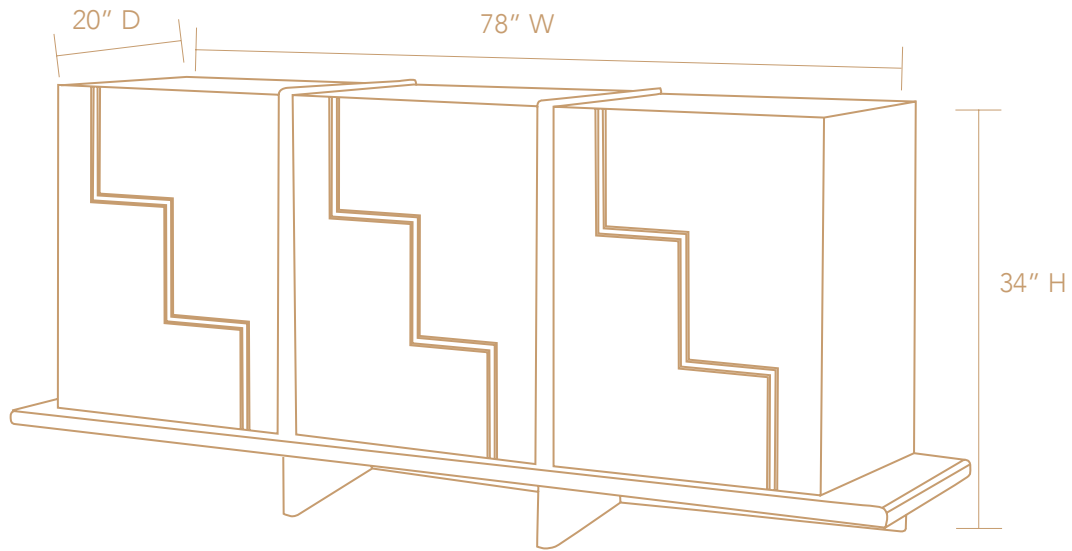

# CABINETS & CHESTS

CHESTS  
BUFFETS  
CABINETS  
CREDENZAS  
HUTCHES  
STANDS  
VITRINES

» 5-000  
Vanity Buffet  
48" W | 24" D | 36" H

» 5-406  
Crest Credenza  
78" W | 22" D | 32" H

« 5-411  
Zig Zag Credenza  
60" W | 24" D | 36" H