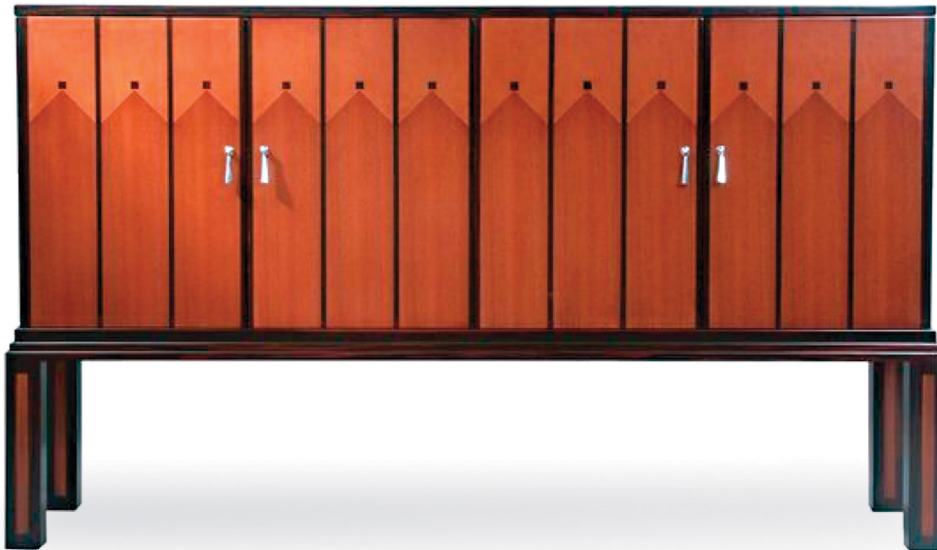

» 5-456  
Irving Buffet  
60" W | 20" D | 34.5" H

⋈ 5-458  
Soho Buffet  
72" W | 26.5" D | 33.5" H

⋈ 5-459  
Morris Buffet  
63" W | 23" D | 34" H

» 5-463  
Belvedere Buffet  
60" W | 24" D | 33.5" H

» 5-464  
Bryant Buffet  
66" W | 24" D | 37.5" H