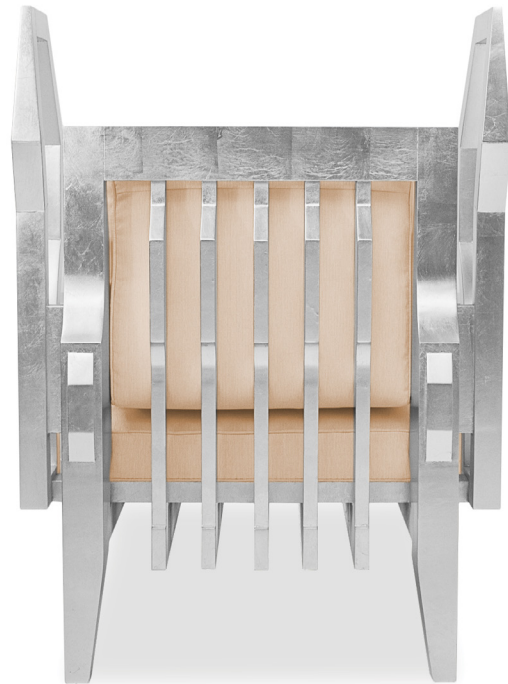

# UPHOLSTERED CHAIRS

LOUNGE CHAIRS  
LOBBY CHAIRS  
GUESTROOM CHAIRS  
CLUB CHAIRS

» 2-8180  
Cameo Lounge Chair  
22" W | 40.25" D | 66" H  
18" SH | 24" AH  
Elliptical opening: 24" x 44"

» 2-8181  
Exo Lounge Chair  
36" W | 32" D | 46" H  
18" SH | 24" AH

« 2-8184  
Gordo Lounge Chair  
29" W | 36" D | 38" H  
18" SH | 24" AH  
Pillow and nailhead trim included

» 2-8185  
Dean Lounge Chair  
32" W | 35" D | 35.5" H  
19" SH | 24" AH

⌘ 2-8186  
Fairbanks Lounge Chair  
36" W | 39" D | 33" H  
17" SH | 23" AH