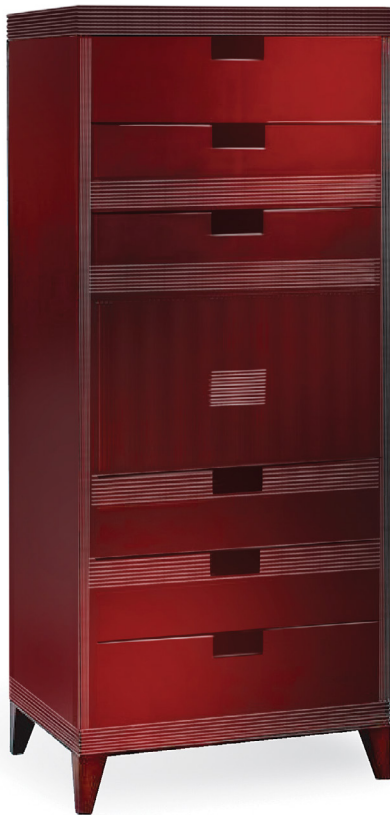

» 6-519  
Classic Chest  
30" W | 20" D | 28" H

≈ 6-524  
Intimo Chest  
36" W | 20" D | 36.5" H

« 6-527  
Marce Chest  
36" W | 24" D | 32" H

» 6-528  
Carnegie Vitrine  
38.5" W | 20.5" D | 78" H

» 6-529  
Canal Glass Cabinet  
42" W | 27.5" D | 72" H

» 6-530  
Euro Buffet  
54" W | 24" D | 34" H

« 6-531  
Soho Chest  
24" W | 18" D | 55" H

» 6-532  
Madison Chest Small  
18" W | 15" D | 36" H

» 6-533  
Madison Chest Large  
30" W | 18" D | 36" H

» 6-534  
Williamsburg Chest  
42" W | 24" D | 30" H