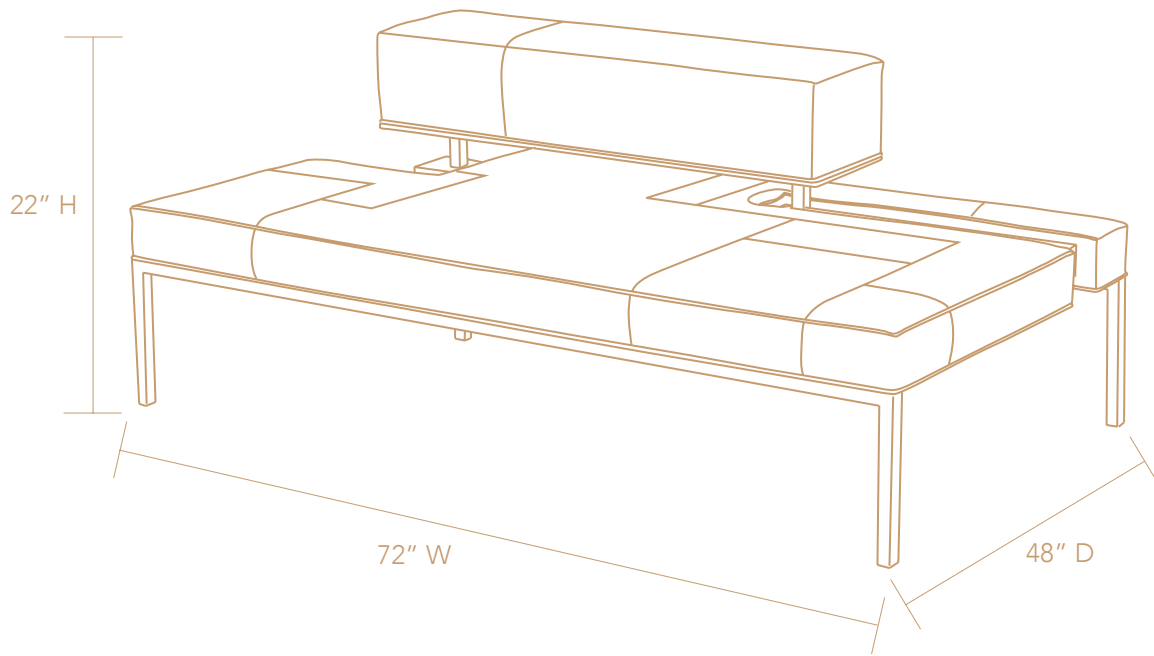

SOFAS, LOVESEATS & BENCHES

B