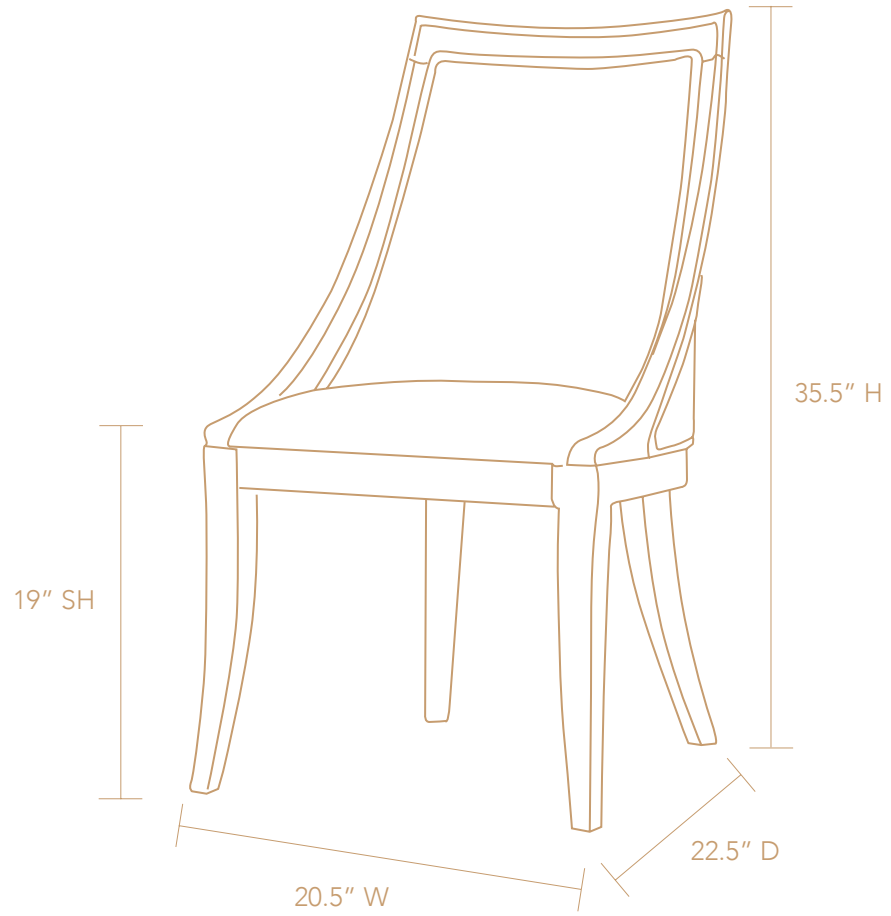

DINING CHAIRS & BARSTOOLS

C

ARM CHAIRS
SIDE CHAIRS
BARSTOOLS